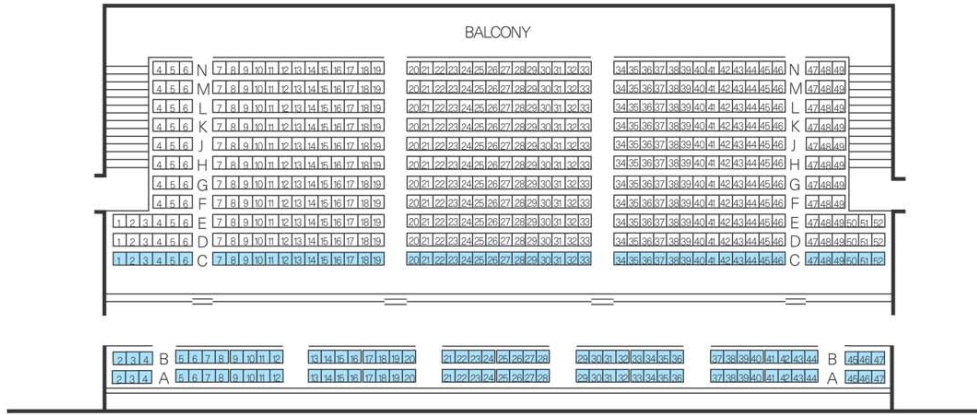

# Royal Festival Hall

Sennheiser infra-red assisted hearing system available throughout the auditorium (collect headsets from cloakroom on the Main Foyer).

Wheelchair seating