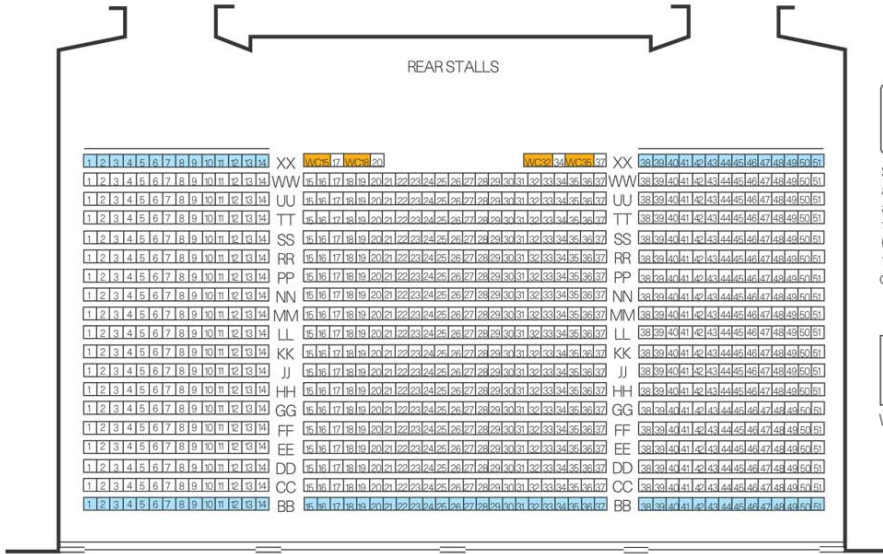

# Royal Festival Hall

Sennheiser infra-red assisted hearing system available throughout the auditorium (collect headsets from cloakroom on the Main Foyer).

Wheelchair seating